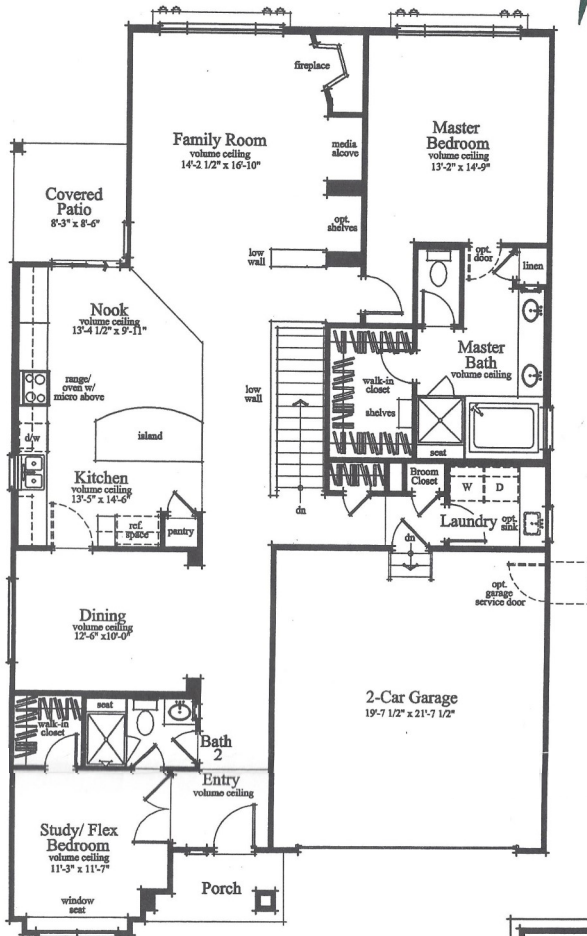

950A

950B

Floor plans and renderings are artist's conceptions that may vary from actual homes. Room dimensions are approximate. Metropolitan Homes reserves the right to alter specifications, design or price without notice or obligation.

# Madison

Total Living Space 2873 Sq. Ft.

Floor plans and renderings are artist's conceptions that may vary from actual homes. Room dimensions are approximate. Metropolitan Homes reserves the right to alter specifications, design, price, without notice or obligation.