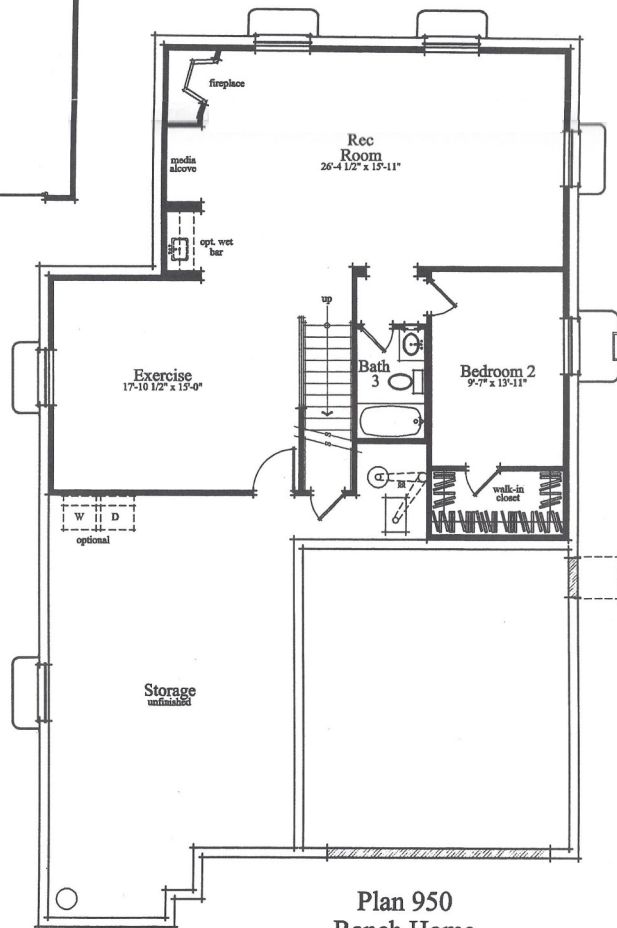

950A

950B

Floor plans and renderings are artist's conceptions that may vary from actual homes. Room dimensions are approximate. Metropolitan Homes reserves the right to alter specifications, design or price without notice or obligation.

# Madison

Total Living Space 2873 Sq. Ft.

Floor plans and renderings are artist's conceptions that may vary from actual homes. Room dimensions are approximate. Metropolitan Homes reserves the right to alter specifications, design, price, without notice or obligation.