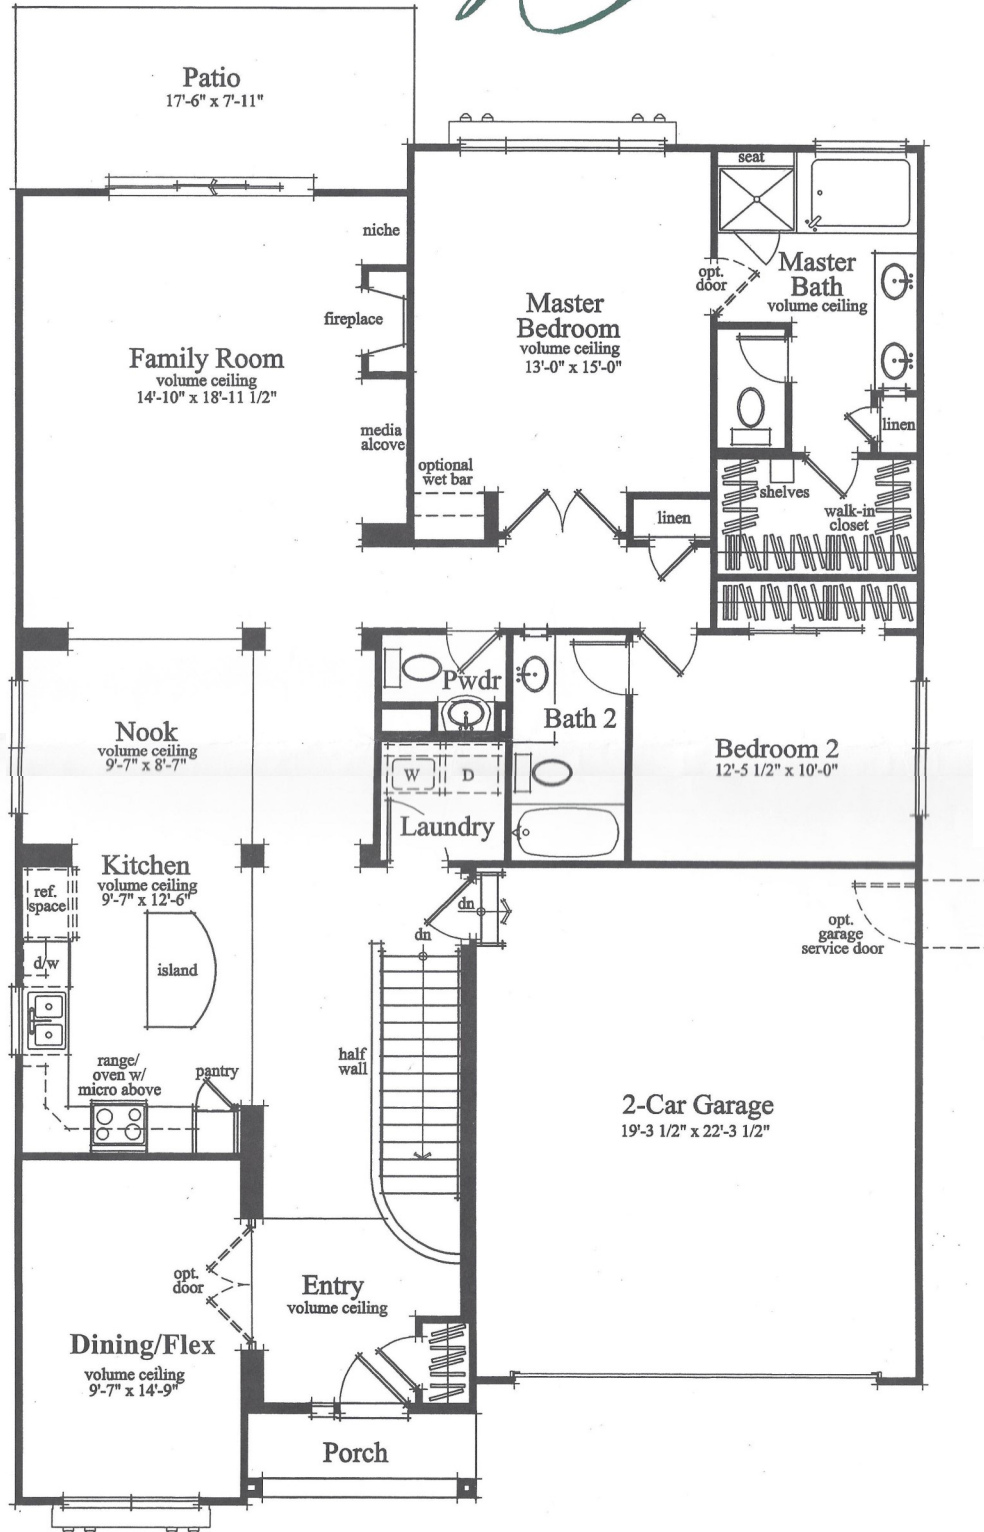

930A

930B

Floor plans and renderings are artist's conceptions that may vary from actual homes. Room dimensions are approximate. Metropolitan Homes reserves the right to alter specifications, design or price without notice or obligation.

Saratoyette

Plan 930
Ranch Home
1721 Sq. Ft.

Floor plans and renderings are artist's conceptions that may vary from actual homes. Room dimensions are approximate. Metropolitan Homes reserves the right to alter specifications, design, price, without notice or obligation.