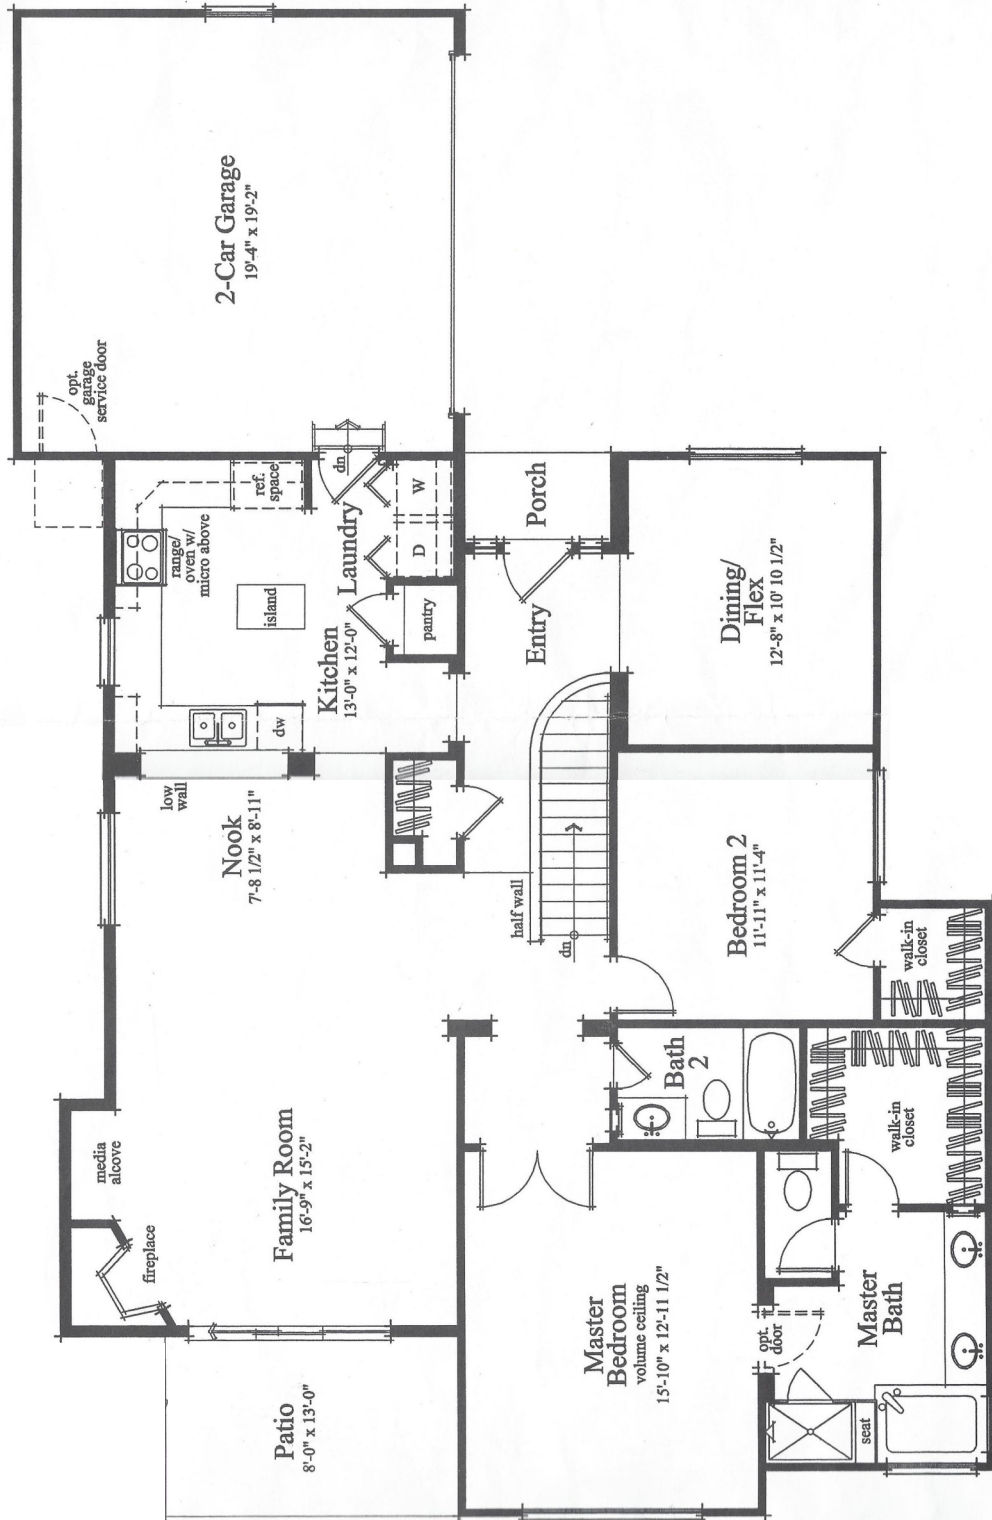

510

Floor plans and renderings are artist's conceptions that may vary from actual homes. Room dimensions are approximate. Metropolitan Homes reserves the right to alter specifications, design or price without notice or obligation.

SUNBURST

Plan 510
Ranch Home
1563 Sq. Ft.